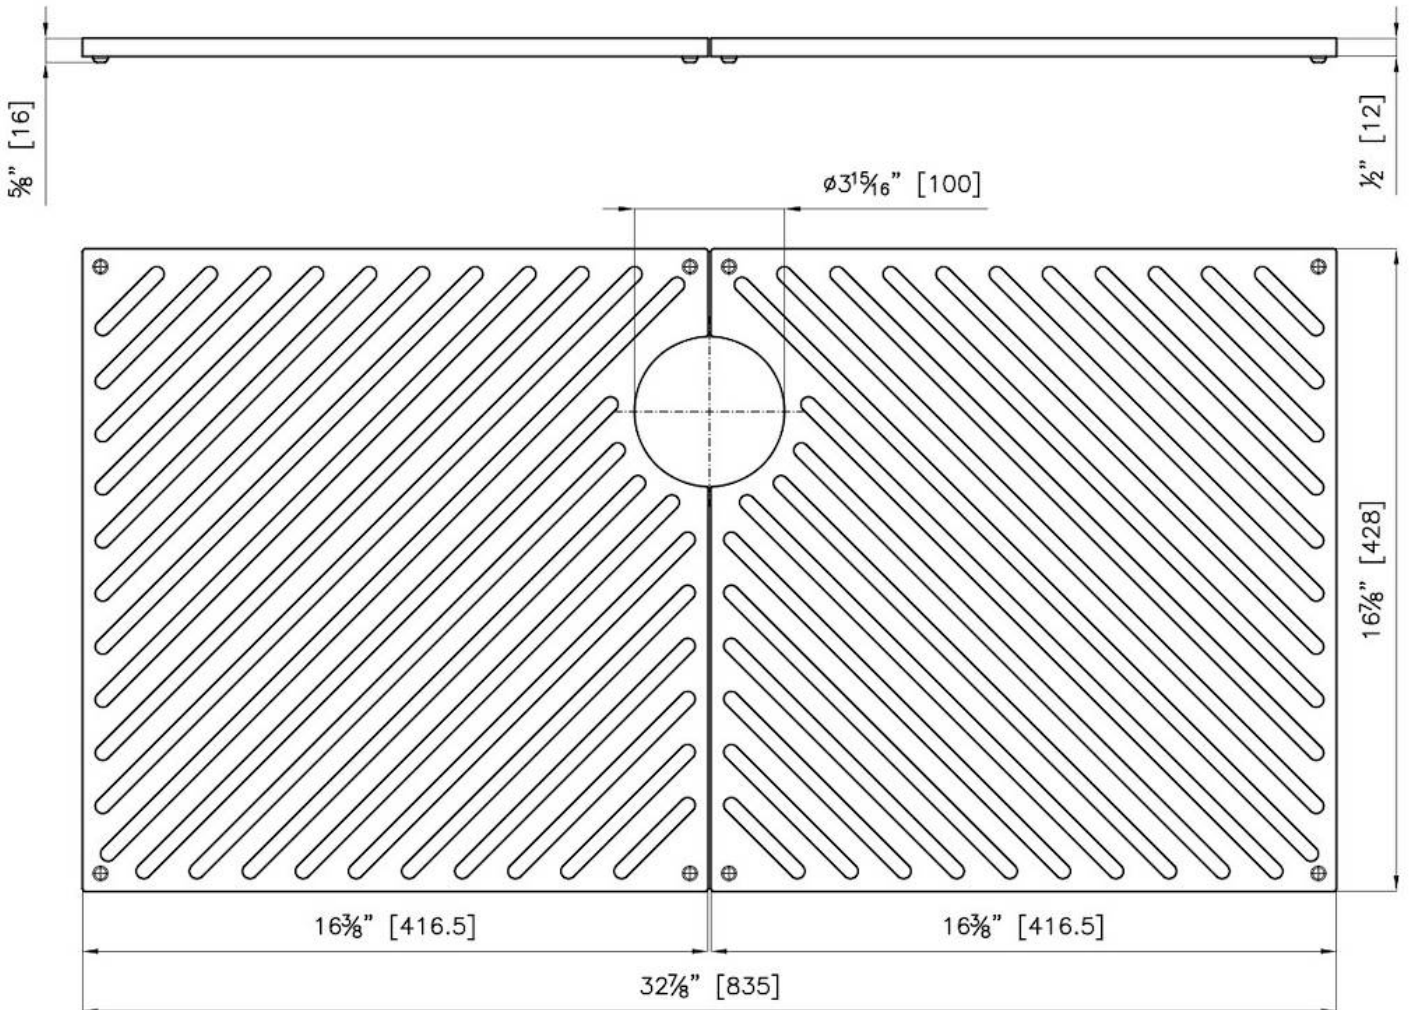

Accessoires et compléments

Code: 8100 613

DÉTAILS

Matériau Foster Black Composit

Accessoires éviers Grilles

Dimensions 41,6x42,8 cm

Dimensions hors tout 83,5x42,8 cm

Notes:

DESSINS TECHNIQUES

The grids 8100 613 are sold in pairs.
 One unit of 8100 613 is therefore sufficient to fully cover the bottom of the sink.